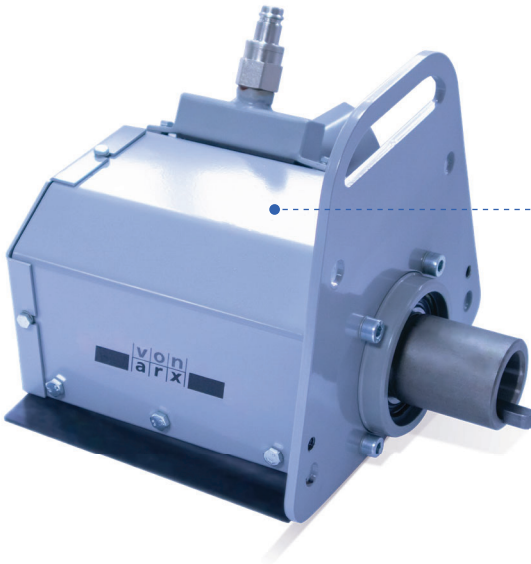

DTF 25 SH LPG

Vanguard, propane

DEMONSTRATION
& HOW-TO VIDEOS

Article code	Power
800076V	Vanguard, propane

Key features	
Wattage / HP	23 Kw / 31 HP
Working width	25 cm / 10"
Distance to wall	6.7 cm / 2.6"
Depth hard concrete	10 mm / .40"
Depth softer concrete	12 mm / .48"
Production / h	Up to 968 f ² / h, 90 m ² / h
Standard blades included	72 pcs of 5", 125 mm diamond blades

Physical parameters	
Weight kg / lbs	240 / 529
Dimensions cm / inch	115×48×115 / 45×19×45

Field of application	
<p>Depending on the blade type, hard, brittle to firm or elastic surface materials can be worked e.g.:</p> <ul style="list-style-type: none"> Asphalt and cast asphalt surfaces Concrete and cement, synthetic stone, floor tiles Screeds of cement, wood cement, ceramic etc. Natural stone Thermoplastic materials 	
<p>Surfaces made of highly elastic soft materials or fabrics and fiber materials cannot be worked, or can only be worked with certain limitations e.g.:</p> <ul style="list-style-type: none"> Latex, rubber, soft plastics and foam materials Wood, carpets and woven materials 	

SF DTF 25

Side attachment unit **707534**

Field of application

The **SF DTF 25** side attachment unit allows to significantly decrease DTF 25 SH machines working distance from the wall.
The drum is not included.

Physical parameters

Weight kg / lbs	15 / 33
Dimensions mm / inch	320×215×200 / 13×8.5×8

Key features

Working width	87 mm / 3.5"
Distance to wall	10 mm / 0.39"
Cooling	Water

⚠ Attention!

It is not possible to run the side attachment unit at the same time with the main diamond drum.