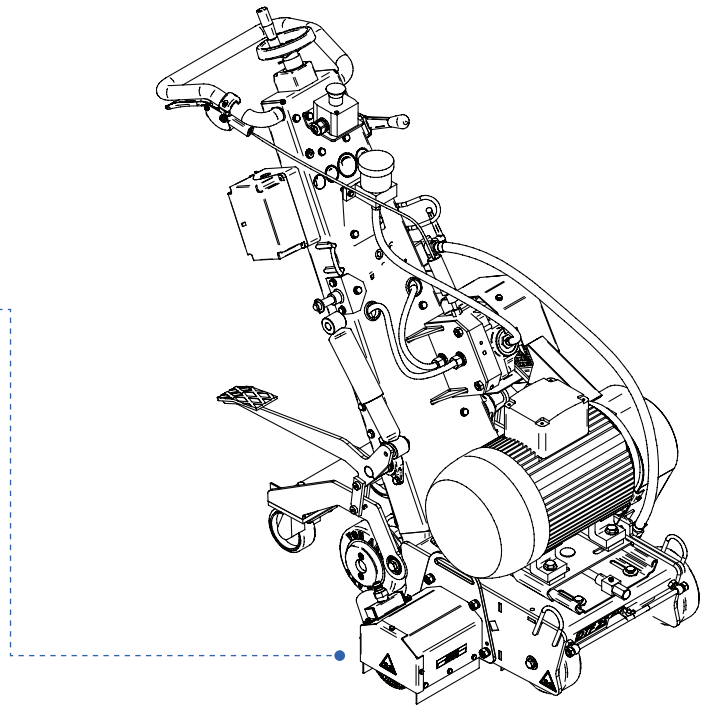

DTF 25 SH LPG

Vanguard, propane

DEMONSTRATION
& HOW-TO VIDEOS

Article code	Power
800076V	Vanguard, propane

Key features	
Wattage / HP	23 Kw / 31 HP
Working width	25 cm / 10"
Distance to wall	6.7 cm / 2.6"
Depth hard concrete	10 mm / .40"
Depth softer concrete	12 mm / .48"
Production / h	Up to 968 f ² / h, 90 m ² / h
Standard blades included	72 pcs of 5", 125 mm diamond blades

Physical parameters	
Weight kg / lbs	240 / 529
Dimensions cm / inch	115×48×115 / 45×19×45

Field of application	
<p>Depending on the blade type, hard, brittle to firm or elastic surface materials can be worked e.g.:</p> <ul style="list-style-type: none"> Asphalt and cast asphalt surfaces Concrete and cement, synthetic stone, floor tiles Screeds of cement, wood cement, ceramic etc. Natural stone Thermoplastic materials 	
<p>Surfaces made of highly elastic soft materials or fabrics and fiber materials cannot be worked, or can only be worked with certain limitations e.g.:</p> <ul style="list-style-type: none"> Latex, rubber, soft plastics and foam materials Wood, carpets and woven materials 	

SF DTF 25

Side attachment unit **707534**

Field of application

The **SF DTF 25** side attachment unit allows to significantly decrease DTF 25 SH machines working distance from the wall.
The drum is not included.

Physical parameters

Weight kg / lbs	15 / 33
Dimensions mm / inch	320×215×200 / 13×8.5×8

Key features

Working width	87 mm / 3.5"
Distance to wall	10 mm / 0.39"
Cooling	Water

⚠ Attention!

It is not possible to run the side attachment unit at the same time with the main diamond drum.