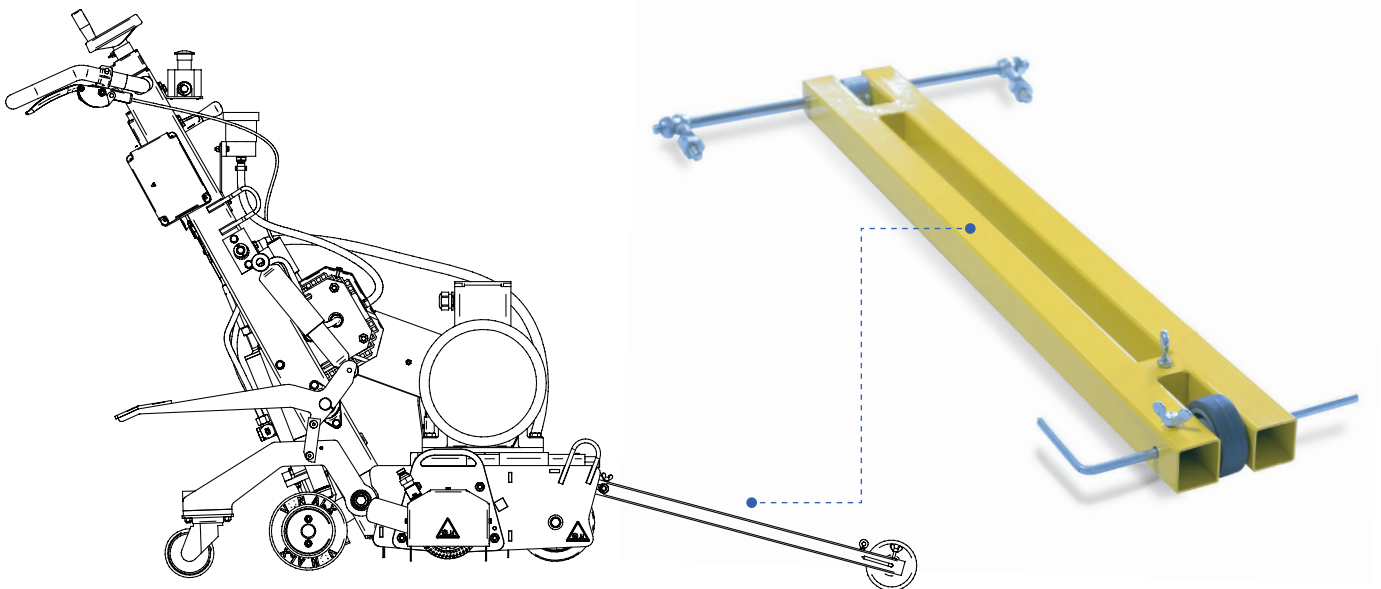

SF DTF 25

Side attachment unit **707534**

Field of application

The **SF DTF 25** side attachment unit allows to significantly decrease DTF 25 SH machines working distance from the wall.
The drum is not included.

Physical parameters

Weight kg / lbs	15 / 33
Dimensions mm / inch	320×215×200 / 13×8.5×8

Key features

Working width	87 mm / 3.5"
Distance to wall	10 mm / 0.39"
Cooling	Water

⚠ Attention!

It is not possible to run the side attachment unit at the same time with the main diamond drum.

DIRECTIONAL GUIDE

701235

Field of application

The directional guide is particularly designed for DTF 25 SH machines to be able to follow the given direction accurately.

Physical parameters

Weight kg / lbs	2.5 / 5.5
Dimensions mm / inch	712x340x50 / 28x13x2